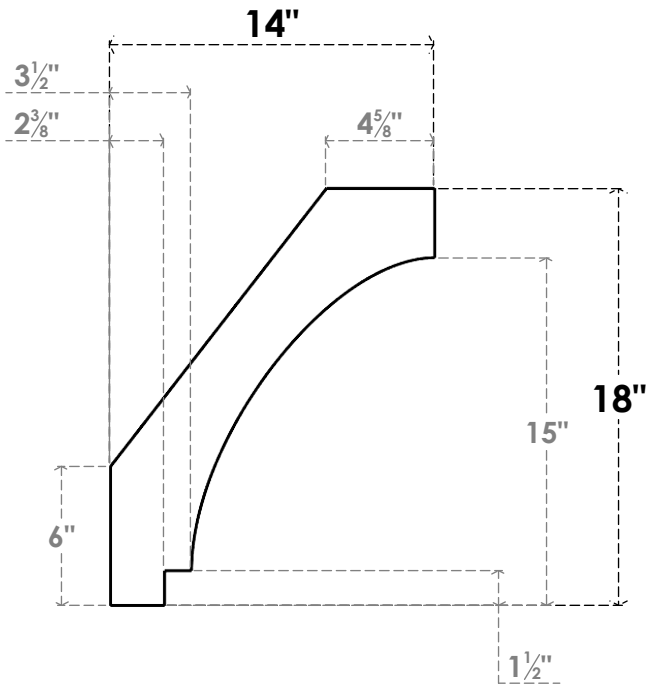

ITEM NUMBER: BRCPO050X14000X18000IMP

5"W X 14"D X 18"H IMPERIAL ARCHITECTURAL GRADE PVC OPEN BRACE

SIDE PROFILE

FRONT PROFILE

ISOMETRIC

EKENA MILLWORK
2300 WEST MAIN ST.
CLARKSVILLE, TX 75426
TOLL FREE: 866-607-0453
WWW.EKENAMILLWORK.COM

NOTES

1. INSTALLATION TO BE COMPLETED IN ACCORDANCE WITH MANUFACTURER'S SPECIFICATIONS.
2. DRAWING MAY NOT BE TO SCALE
3. THIS DRAWING IS INTENDED FOR DESIGN AND PLANNING PURPOSES ONLY.
4. ALL INFORMATION CONTAINED HEREIN WAS CURRENT AT THE TIME OF DEVELOPMENT BUT MUST BE REVIEWED AND APPROVED BY THE PRODUCT MANUFACTURER TO BE CONSIDERED ACCURATE.
5. ARCHITECTURAL GRADE PVC PRODUCTS ARE MADE FROM EXPANDED CELLULAR PVC AND COME NATURALLY WHITE BUT MAY BE PAINTED