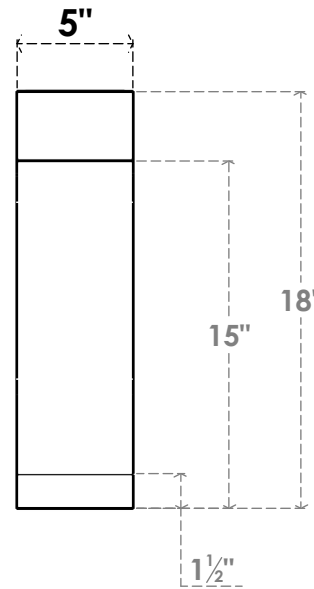

ITEM NUMBER: BRCPO050X14000X18000IMP

5"W X 14"D X 18"H IMPERIAL ARCHITECTURAL GRADE PVC OPEN BRACE

SIDE PROFILE

FRONT PROFILE

ISOMETRIC

EKENA MILLWORK
2300 WEST MAIN ST.
CLARKSVILLE, TX 75426
TOLL FREE: 866-607-0453
WWW.EKENAMILLWORK.COM

NOTES

1. INSTALLATION TO BE COMPLETED IN ACCORDANCE WITH MANUFACTURER'S SPECIFICATIONS.
2. DRAWING MAY NOT BE TO SCALE
3. THIS DRAWING IS INTENDED FOR DESIGN AND PLANNING PURPOSES ONLY.
4. ALL INFORMATION CONTAINED HEREIN WAS CURRENT AT THE TIME OF DEVELOPMENT BUT MUST BE REVIEWED AND APPROVED BY THE PRODUCT MANUFACTURER TO BE CONSIDERED ACCURATE.
5. ARCHITECTURAL GRADE PVC PRODUCTS ARE MADE FROM EXPANDED CELLULAR PVC AND COME NATURALLY WHITE BUT MAY BE PAINTED