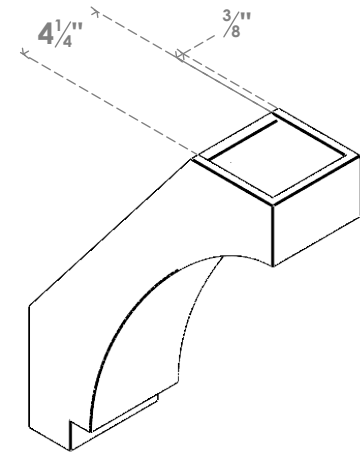

ITEM NUMBER: BRCPO050X14000X18000IMP

5"W X 14"D X 18"H IMPERIAL ARCHITECTURAL GRADE PVC OPEN BRACE

SIDE PROFILE

FRONT PROFILE

ISOMETRIC

EKENA MILLWORK
2300 WEST MAIN ST.
CLARKSVILLE, TX 75426
TOLL FREE: 866-607-0453
WWW.EKENAMILLWORK.COM